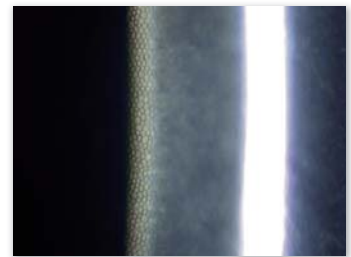

An overview of Software Features.

- "Selective Sharpness" algorithm to emphasize details at high magnification factors without introducing any noise.
- Patients data and exams management
- Easy pictures and video acquisition
- Live video window
- Unlimited Images gallery
- Images comparison
- Measurements tools
- Drawing tools
- Image processing standard tools
- User-definable calibrations
- New digital camera driver accorded to the Microsoft WDM standard
- Networkable patients database on TCP/IP protocol
- Languages: English, French, German, Spanish and Italian.
  The software can be integrated with other bon instruments.