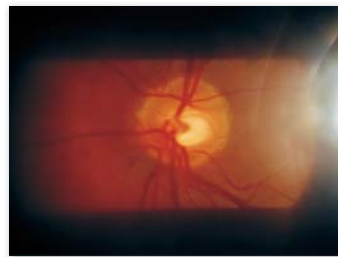

Mechanical Control

The aluminium mechanics ensure smooth and controlled fine movements. The 20° tilt with 5° steps facilitates optical observation, gonioscopy and posterior eye exams.

Brilliant Illumination

What you see is what you get.

The high fidelity colour rendition coatings and auto white balance algorithm give you 100% picture quality control. An additional flexible fibre optic illumination provides an additional diffuse illumination for darker target areas.

Capture-Enhance-Save.

The bon Digi Pro and Elite Software packages include an extensive **Patient Database** and versatile image enhancement software.

Excellent still pictures and video images can be viewed live in **full screen format**. With a couple of mouse clicks you can measure mark and label then save the image in your preferred format.

Clever Modular System

The Slitlamp model SL-75 elite is already prepared for easy addition of the DigiPro camera module.

bon SL-75 elite

An overview of Software Features.

- "Selective Sharpness" algorithm to emphasize details at high magnification factors without introducing any noise.
- Patients data and exams management
- Easy pictures and video acquisition
- Live video window
- Unlimited Images gallery
- Images comparison
- Measurements tools
- Drawing tools
- Image processing standard tools
- User-definable calibrations
- New digital camera driver accorded to the Microsoft WDM standard
- Networkable patients database on TCP/IP protocol
- Languages: English, French, German, Spanish and Italian.
The software can be integrated with other bon instruments.