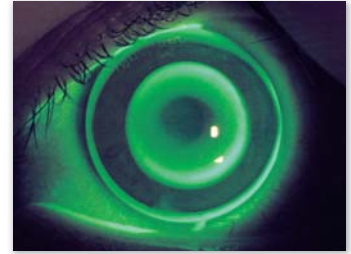

Mechanical Control

The aluminium mechanics ensure smooth and controlled fine movements. The 20° tilt with 5° steps facilitates optical observation, gonioscopy and posterior eye exams.

Brilliant Illumination

What you see is what you get.

The high fidelity colour rendition coatings and auto white balance algorithm give you 100% picture quality control. An additional flexible fibre optic illumination provides an additional diffuse illumination for darker target areas.

Capture-Enhance-Save.

The bon Digi Pro and Elite Software packages include an extensive **Patient Database** and versatile image enhancement software.

Excellent still pictures and video images can be viewed live in **full screen format**. With a couple of mouse clicks you can measure mark and label then save the image in your preferred format.

Clever Modular System

The Slitlamp model SL-75 elite is already prepared for easy addition of the DigiPro camera module.

bon SL-75 elite

An overview of Software Features.

- "Selective Sharpness" algorithm to emphasize details at high magnification factors without introducing any noise.
- Patients data and exams management
- Easy pictures and video acquisition
- Live video window
- Unlimited Images gallery
- Images comparison
- Measurements tools
- Drawing tools
- Image processing standard tools
- User-definable calibrations
- New digital camera driver accorded to the Microsoft WDM standard
- Networkable patients database on TCP/IP protocol
- Languages: English, French, German, Spanish and Italian.
The software can be integrated with other bon instruments.