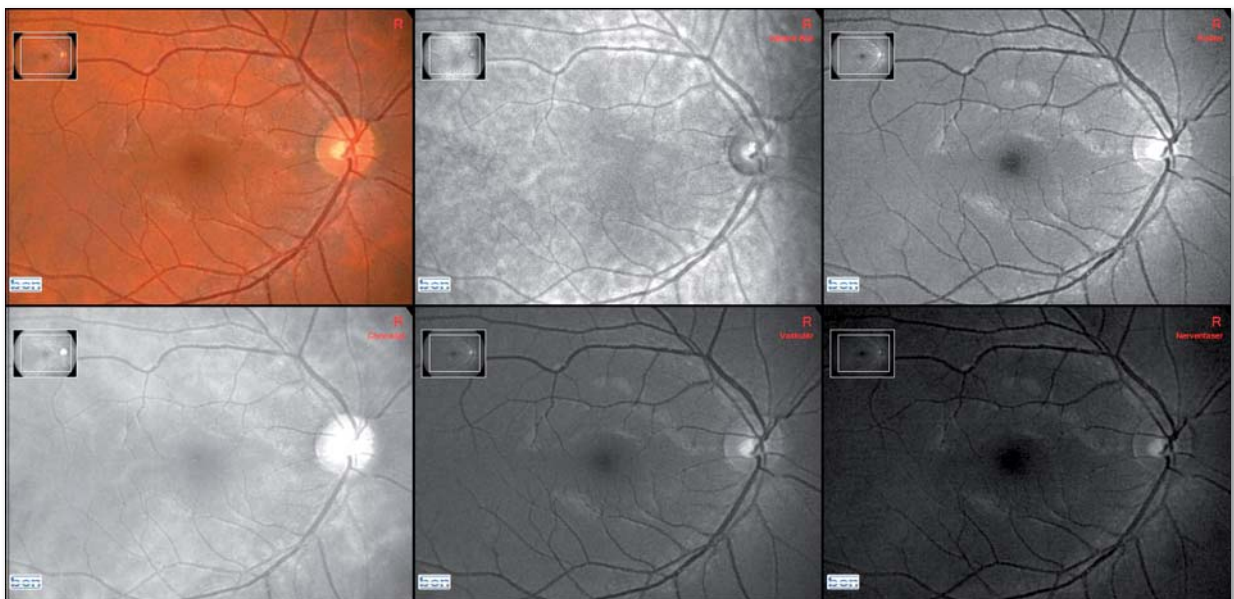

bon

www.bon.de

Cobra

The next generation of non-mydriatic fundus camera.

The next generation of non-mydratic fundus camera

b o n delivers the innovative non-mydratic digital fundus camera that integrates every function required for easy retinal screening.

Integrating an innovative imaging optical system, *Cobra* realizes digital fundus imaging of high resolution and fine gradation.

Ergonomically designed *Cobra* provides clear and detailed display of the entire fundus image at true 60° x 45° field of view.

The system offers retinal photography with minimum flash exposure allowing quick and efficient fundus photography, thereby minimizing patient discomfort.

Cobra shares the use of the high resolution CCD camera for IR and colour picture acquisition.

DICOM connection can be achieved transferring images to a compatible server.

Anterior Segments

Thanks to its variable focus options *Cobra* also provides pictures of the anterior segments of the eye.

Meibography