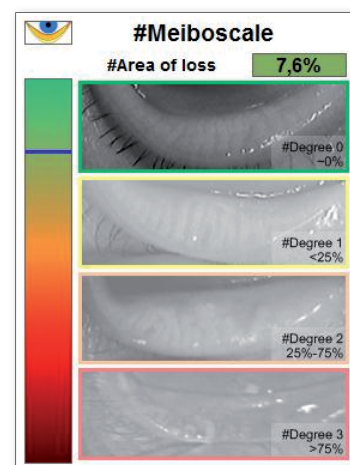

Integrating an innovative imaging optical system, *Cobra* realizes digital fundus imaging of high resolution and fine gradation.

Ergonomically designed *Cobra* provides clear and detailed display of the entire fundus image at true 60° x 45° field of view.

Non-mydriatic

Cobra only needs a minimum pupil diameter of **2,2 mm** and a room with standard lighting conditions.

High-speed image transfer to PC

Firewire connection to a PC allows quick and easy transfer of the images. The data are saved in a database through the *Phoenix* Software in Stand-Alone or network configuration.

DICOM connection can be achieved transferring images to a compatible server.

Anterior Segments

Thanks to its variable focus options *Cobra* also provides pictures of the anterior segments of the eye.

Meibography

The Meibomian Gland Dysfunction (MGD) is the significant cause for hyper-evaporative dry eye. *Cobra* allows visual documentation and digital analysis of gland dysfunction.

Phoenix Software imaging and archiving features