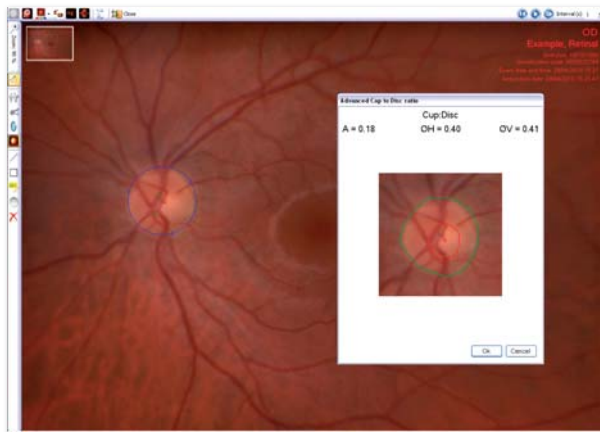

Imaging features

- Zoom effects
- Color control and filtering
- Measurement
- C/D ratio, Disc HV, Cup HV
- Drawing (text / objects can be inserted)
- Edge enhancement
- Grey scale
- contrast RGB
- Red-free and channel splitting
- Color inversion
- Brightness, Contrast and Gamma control