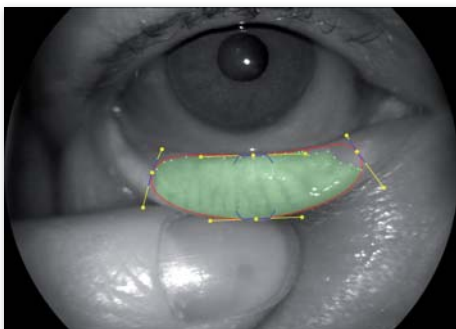

Integrating an innovative imaging optical system, *Cobra* realizes digital fundus imaging of high resolution and fine gradation.

Ergonomically designed *Cobra* provides clear and detailed display of the entire fundus image at true 60° x 45° field of view.

Non-mydriatic

Cobra only needs a minimum pupil diameter of **2,2 mm** and a room with standard lighting conditions.

High-speed image transfer to PC

Firewire connection to a PC allows quick and easy transfer of the images. The data are saved in a database through the *Phoenix* Software in Stand-Alone or network configuration.

DICOM connection can be achieved transferring images to a compatible server.

Anterior Segments

Thanks to its variable focus options *Cobra* also provides pictures of the anterior segments of the eye.

Meibography

The Meibomian Gland Dysfunction (MGD) is the significant cause for hyper-evaporative dry eye. *Cobra* allows visual documentation and digital analysis of gland dysfunction.

Phoenix Software imaging and archiving features