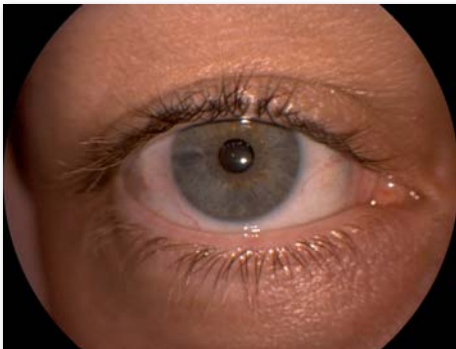

Integrating an innovative imaging optical system, *Cobra* realizes digital fundus imaging of high resolution and fine gradation.

Ergonomically designed *Cobra* provides clear and detailed display of the entire fundus image at true 60° x 45° field of view.

The system offers retinal photography with minimum flash exposure allowing quick and efficient fundus photography, thereby minimizing patient discomfort.

Cobra shares the use of the high resolution CCD camera for IR and colour picture acquisition.

Non-mydriatic

Cobra only needs a minimum pupil diameter of **2,2 mm** and a room with standard lighting conditions.

High-speed image transfer to PC

Firewire connection to a PC allows quick and easy transfer of the images. The data are saved in a database through the *Phoenix* Software in Stand-Alone or network configuration.

DICOM connection can be achieved transferring images to a compatible server.

Anterior Segments

Thanks to its variable focus options *Cobra* also provides pictures of the anterior segments of the eye.

Meibography