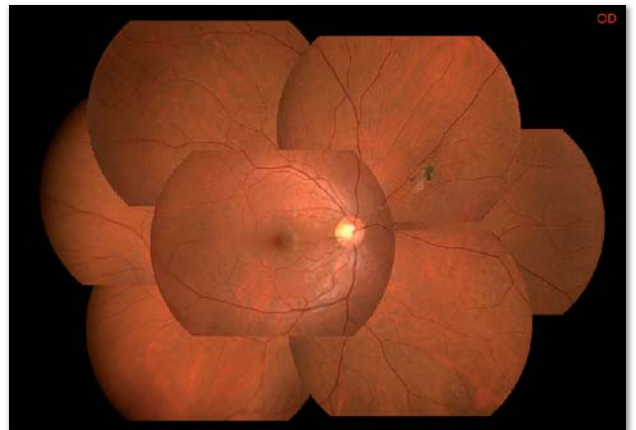

Imaging features

- Zoom effects
- Color control and filtering
- Measurement
- C/D ratio, Disc HV, Cup HV
- Drawing (text / objects can be inserted)
- Edge enhancement
- Grey scale
- contrast RGB
- Red-free and channel splitting
- Color inversion
- Brightness, Contrast and Gamma control